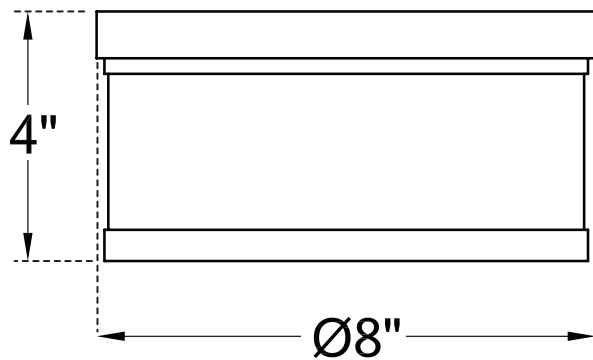

### MS Light

- MS light designed for wall or ceiling mounting
- Robust, surface-mount architectural light
- Aluminum body in two designer finishes
- cULus Wet-locations listed
- Fluorescent compact bulb
- Energy Star rated, ADA
- 8.5" diameter x 4" height
- For use in any shower
- Available in brushed chrome and oil rubbed bronze finish.
- Shipping dimensions 10.5" x 10.5" x 5.5"
- Shipping weight 4 lbs