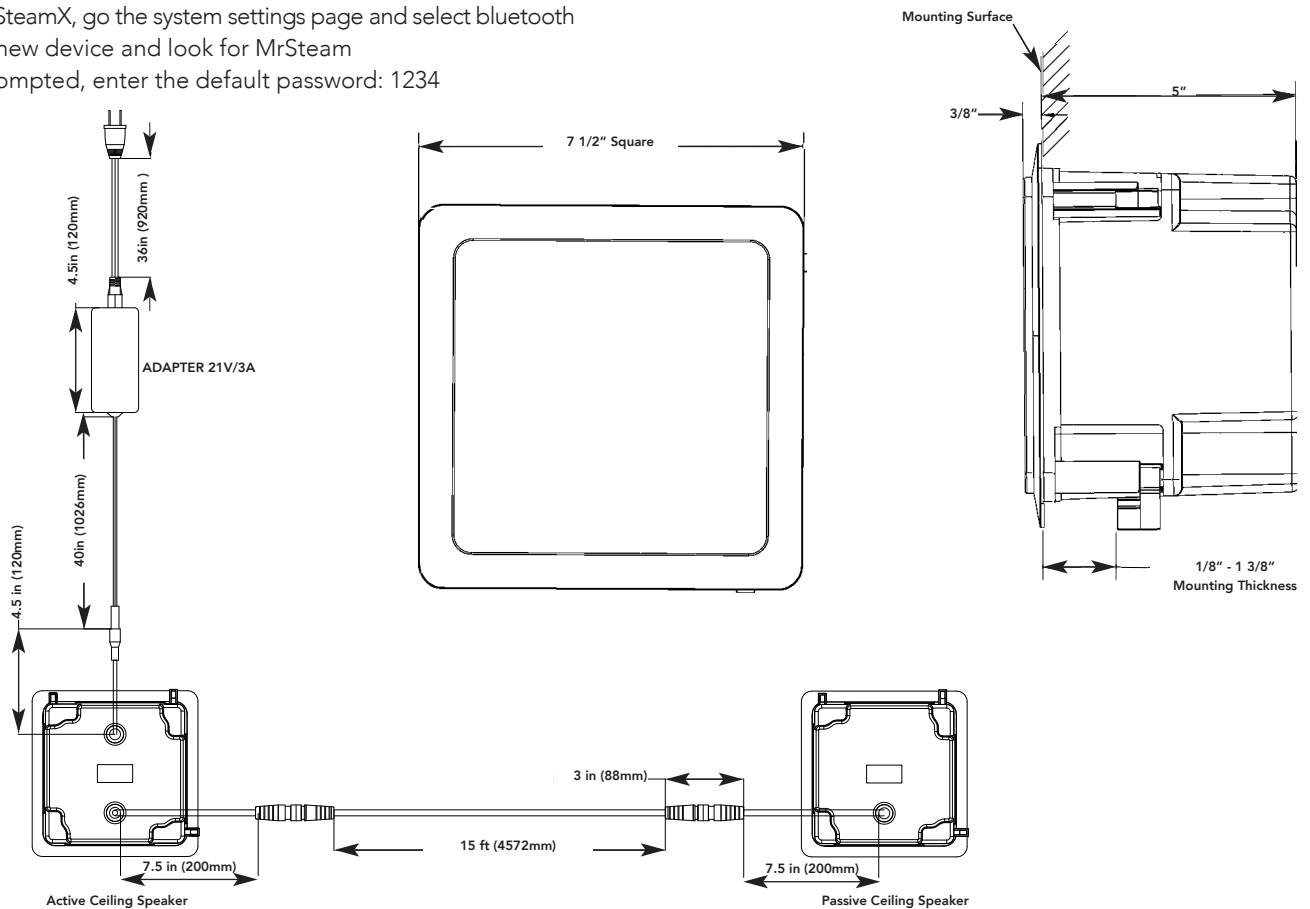

INSTALLATION INSTRUCTIONS

Model AudioXBK & AudioXWH

Package Contents:

- 1x AudioX [pair of speakers]
- 1x Installation Instructions
- 2x Templates
- 1x power cable
- 1x audio cable

CAUTION All audio wiring shall be installed in accordance with National Electric Code and local electrical codes.

Connecting to AudioX

1. On your iSteamX, go the system settings page and select bluetooth
2. Tap pair new device and look for MrSteam
3. When prompted, enter the default password: 1234

Installation Requirements:

- AudioX is suitable for installation in a wall or ceiling
- 6 9/16" x 6 9/16" hole needed for each speaker, templates are provided with the speakers
- The maximum distance between each speaker is 15 feet
- The power cable is 6.7 feet long
- 120 volt outlet is required to power the AudioX

IMPORTANT: Do not place AudioX in a location where it can come in contact with direct water or steam emission

MODEL	FINISH	PROJECT INFORMATION	
AUDIOX	☐ BK-Black	Location:	Contractor:
	☐ WH-White	Architect:	Submitted By:
		Engineer:	Date:
Notes: