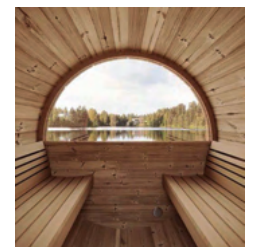

MODEL# • SIZES

MS-46 • 4'D X 6'W X 7'H
MS-56 • 5'D X 6'W X 7'H
MS-57 • 5'D X 7'W X 7'H

MS-66 • 6'D X 6'W X 7'H
MS-67 • 6'D X 7'W X 7'H
MS-68 • 6'D X 8'W X 7'H

6 PERSON
BARREL HAUS SAUNA

THE BARREL HAUS COLLECTION

- Barrel Haus Sauna walls are full-length Thermal-Spruce wood staves. Sauna benches and backrests are made of Thermal Aspen wood. The roof is a black shingle kit construction.
- **6 Person Barrel Haus** come with full-front glass with black trim, with glass framed door, and wood push-pull door handle.
- **4 Person Barrel Haus** come with glass door, half moon rear glass window, and wood push-pull door handle.
- Barrel Haus Saunas come with LED white integrated backrest up lighting with on/off/dim remote control, water pail, ladle, and room thermometer.
- Barrel Haus Saunas come with contactor box for simple electrical connection.

4 PERSON
BARREL HAUS
SAUNA

Model#
MSBS67
MSBS78

Size
6'D X 6.75'W X 6.75'H
6.6'D X 7.4'W X 7.4'H

THE **CUBIST** COLLECTION

- Sauna room, benches, flooring, and walls made of Thermal-Spruce wood with no exposed fasteners.
- Glass front door with chrome hinges and Thermal Wood Push-Pull door handle.
- Roof is a black shingle kit construction.
- LED white integrated backrest up lighting with on/off/dim remote control.
- Cubist Saunas come with water pail, ladle, and room thermometer.
- Cubist Saunas come with contactor box for simple electrical connection.