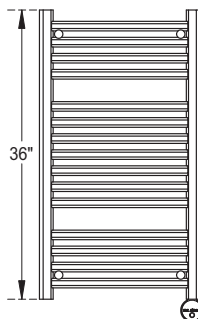

Broadway Collection® Towel Warmers

W236T