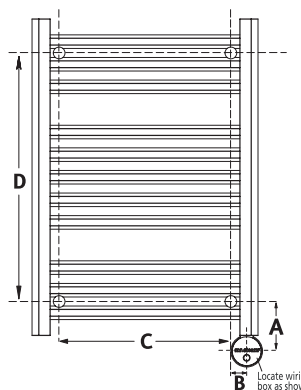

MOUNTING DIMENSIONS (inches)

MODEL	A	B	C	D	Weight (lbs)	Watts
W216C	4⁵/₁₆	1³/₈	11	13³/₈	15	100
W219C	4⁵/₁₆	1³/₈	15	13³/₈	17	200
W228C	4⁵/₁₆	1³/₈	15	21⁵/₈	20	400
W236C	4⁵/₁₆	1³/₈	15	29¹/₂	24	400
W248C	4⁵/₁₆	1³/₈	15	41³/₈	30	400

NOTE: Towel warmers have slight dimensional variations and must be measured prior to installation.