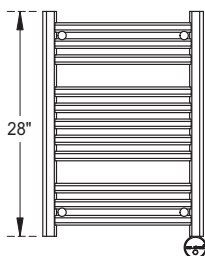

Broadway Collection® Towel Warmers

W228T