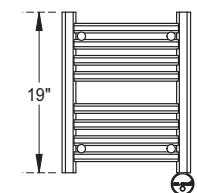

Broadway Collection® Towel Warmers

W216T

Design Features:

- Quality, design and performance you expect from a Mr. Steam product
- Prices that fit even the tightest budget
- Sleek Curved lines maximize surface heating area
- Simple elegance complements any bathroom
- All models need to be hard wired to 120V
- cULus listed

Standard Accessories provided with all Towel Warmers:

- Digital Timer: In wall, 24-hour electronic timer for pre-start and automatic shut-off of the towel warmer at programmed times.
- Designer Finish Cover Plate: with matching finish cover plate.

Optional Accessories Available:

- Robe Hook: Ideal for hanging and gently warming a robe
- Aroma Oils: Earth friendly, organic essential oils contain an alcohol-free coconut emulsifier. AromaTherapy greatly enhances the bathing experience.

MOUNTING DIMENSIONS (inches)

MODEL	A	B	C	D	Weight (lbs)	Watts
W216C	4⁵/₁₆	1³/₈	11	13³/₈	15	100
W219C	4⁵/₁₆	1³/₈	15	13³/₈	17	200
W228C	4⁵/₁₆	1³/₈	15	21⁵/₈	20	400
W236C	4⁵/₁₆	1³/₈	15	29¹/₂	24	400
W248C	4⁵/₁₆	1³/₈	15	41³/₈	30	400

NOTE: Towel warmers have slight dimensional variations and must be measured prior to installation.

FOR ILLUSTRATIVE PURPOSES ONLY. IMPORTANT NOTE: FOR SAFE AND TROUBLE FREE INSTALLATION

visit mrsteam.com before installation to download the Installation, Operation and Maintenance Manual or refer to the manual provided with the unit.

MODEL	FINISH	PROJECT INFORMATION	
☐ W216T	☐ Polished Chrome	Location:	Contractor:
☐ W219T	☐ White	Architect:	Submitted By:
☐ W228T	☐ Oil-Rubbed Bronze	Engineer:	Date:
☐ W236T			
☐ W248T			
Notes: