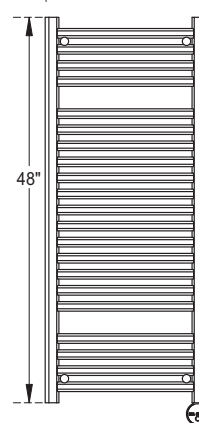

Broadway Collection® Towel Warmers

W216T

W219T

W228T

W236T

W248T

Design Features:

- Quality, design and performance you expect from a Mr. Steam product
- Prices that fit even the tightest budget
- Sleek Curved lines maximize surface heating area
- Simple elegance complements any bathroom
- All models need to be hard wired to 120V
- cULus listed

MOUNTING DIMENSIONS (inches)

MODEL	A	B	C	D	Weight (lbs)	Watts
W216C	4 ⁵ / ₁₆	1 ³ / ₈	11	13 ³ / ₈	15	100
W219C	4 ⁵ / ₁₆	1 ³ / ₈	15	13 ³ / ₈	17	200
W228C	4 ⁵ / ₁₆	1 ³ / ₈	15	21 ⁵ / ₈	20	400
W236C	4 ⁵ / ₁₆	1 ³ / ₈	15	29 ¹ / ₂	24	400
W248C	4 ⁵ / ₁₆	1 ³ / ₈	15	41 ³ / ₈	30	400