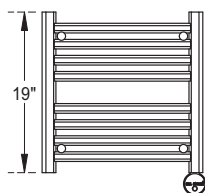

Broadway Collection® Towel Warmers

W219T

Design Features:

- Quality, design and performance you expect from a Mr. Steam product
- Prices that fit even the tightest budget
- Sleek Curved lines maximize surface heating area
- Simple elegance complements any bathroom
- All models need to be hard wired to 120V
- cULus listed

Standard Accessories provided with all Towel Warmers:

- Digital Timer: In wall, 24-hour electronic timer for pre-start and automatic shut-off of the towel warmer at programmed times.
- Designer Finish Cover Plate: with matching finish cover plate.

Optional Accessories Available:

- Robe Hook: Ideal for hanging and gently warming a robe
- Aroma Oils: Earth friendly, organic essential oils contain an alcohol-free coconut emulsifier. AromaTherapy greatly enhances the bathing experience.

MOUNTING DIMENSIONS (inches)

MODEL	A	B	C	D	Weight (lbs)	Watts
W216C	4⁵/₁₆	1³/₈	11	13³/₈	15	100
W219C	4⁵/₁₆	1³/₈	15	13³/₈	17	200
W228C	4⁵/₁₆	1³/₈	15	21⁵/₈	20	400
W236C	4⁵/₁₆	1³/₈	15	29¹/₂	24	400
W248C	4⁵/₁₆	1³/₈	15	41³/₈	30	400

NOTE: Towel warmers have slight dimensional variations and must be measured prior to installation.

FOR ILLUSTRATIVE PURPOSES ONLY. IMPORTANT NOTE: FOR SAFE AND TROUBLE FREE INSTALLATION

visit mrsteam.com before installation to download the Installation, Operation and Maintenance Manual or refer to the manual provided with the unit.

MODEL	FINISH	PROJECT INFORMATION	
☐ W216T	☐ Polished Chrome	Location:	Contractor:
☐ W219T	☐ White	Architect:	Submitted By:
☐ W228T	☐ Oil-Rubbed Bronze	Engineer:	Date:
☐ W236T			
☐ W248T			
Notes: