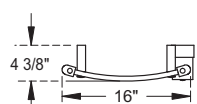

Broadway Collection® Towel Warmers