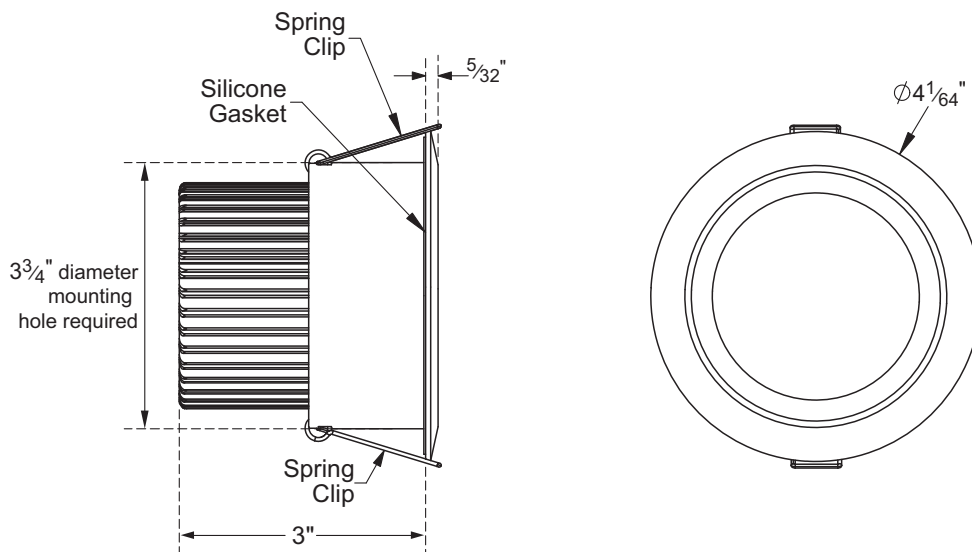

LED Recessed Light

- Low voltage LED Light
- Supplied with 120 Volt LED Driver
- 600 Lumens
- 3000K Color Temperature
- IC Rated
- Suitable for use in damp locations
- UL Listed
- Maximum Ceiling Thickness 1 1/4"
- Supplied with Rough-in Bracket
- Dimmable when used with an ELV style dimmer