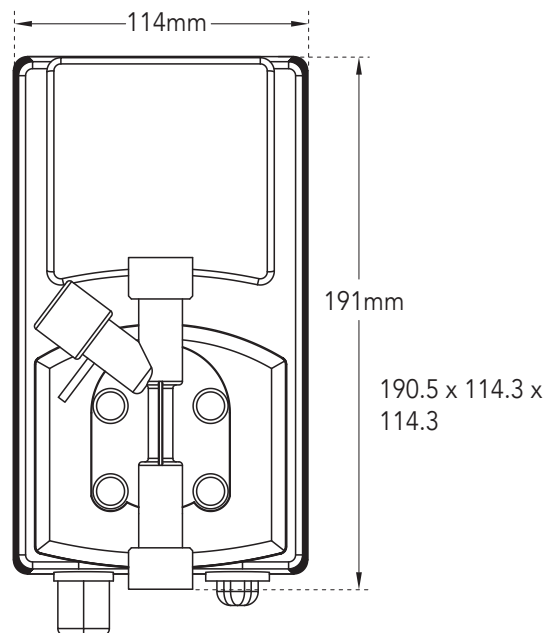

AromaSteam

CONTENTS:

- 1.8m of pressure hose
- 0.6m of suction hose
- Filter
- Atomizing Nozzle
- Installation and Operation Manual

- Electronic oil delivery system evenly infuses scent into steam
- Complete with hoses, fittings and oil atomizer
- Can be controlled directly from an iSteam® or iTempoPlus®
- AromaSteam System oils available in one-liter bottles
- The AromaSteam is rated 0.5 Amps at 240 VAC

MS OIL 3: Evergreen

MS OIL 4: Energizing Mint

MS OIL 5: Breathe

Dimensions:	190.5 x 114.3 x 114.3
Weight:	5 pounds
Motor voltage	240 VAC, 50/60 Hz
Current Draw	0.5 Amps

! WARNING Not for use in acrylic or fiberglass rooms.