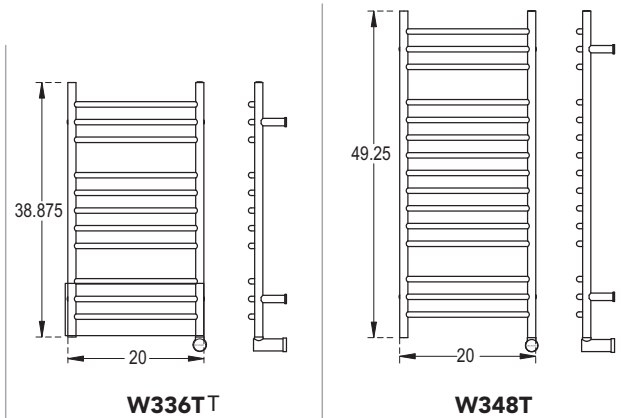

Metro Collection® Towel Warmers

Design Features:

- Quality, design and performance you expect from a MrSteam product
- Prices that fit even the tightest budget
- Sleek Curved lines maximize surface heating area
- Simple elegance complements any bathroom
- All models need to be hard wired to 120V (except F328)
- cULus listed

MOUNTING DIMENSIONS (inches)

| MODEL | A | B | C | Weight (lbs) | Watts |
|-------|---------------------------------|----------------------------------|-------------------------------|--------------|-------|
| W328 | 18 ⁷ / ₁₆ | 17 ¹⁵ / ₁₆ | 7 ¹ / ₄ | 10 | 98 |
| W336 | 18 ⁷ / ₁₆ | 25 ⁹ / ₁₆ | 7 ¹ / ₄ | 14 | 133 |
| W348 | 18 ⁷ / ₁₆ | 35 ³ / ₄ | 7 ¹ / ₄ | 18 | 168 |