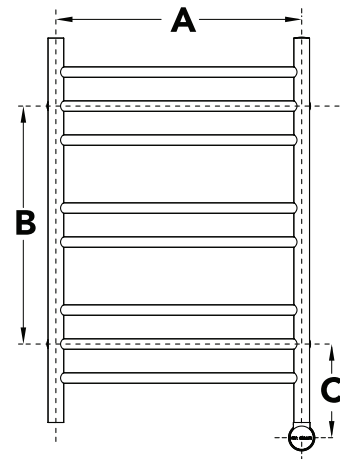

MOUNTING DIMENSIONS (inches)

MODEL	A	B	C	Weight (lbs)	Watts
W328	18⁷/₁₆	17¹⁵/₁₆	7¹/₄	10	98
W336	18⁷/₁₆	25⁹/₁₆	7¹/₄	14	133
W348	18⁷/₁₆	35³/₄	7¹/₄	18	168

NOTE: Towel warmers have slight dimensional variations and must be measured prior to installation.