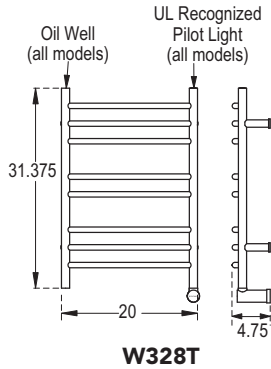

Metro Collection® Towel Warmers

Design Features:

- Quality, design and performance you expect from a MrSteam product
- Prices that fit even the tightest budget
- Sleek Curved lines maximize surface heating area
- Simple elegance complements any bathroom
- All models need to be hard wired to 120V (except F328)
- cULus listed